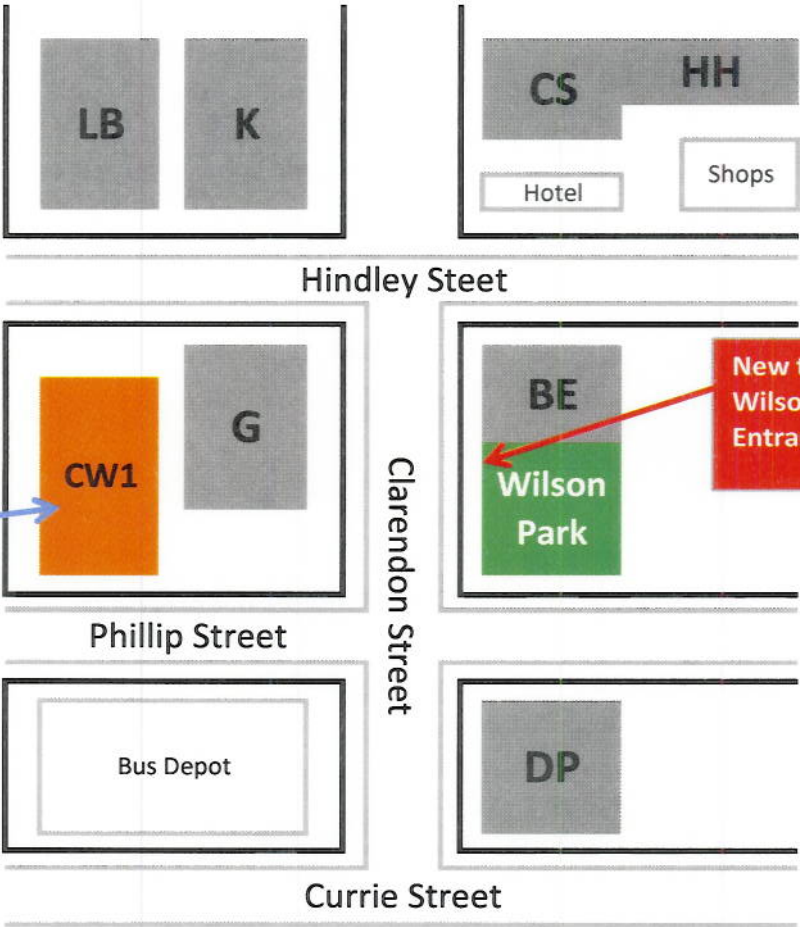

# Location City West Transit parking

Current location of transit parking at City West

New transit parking location  
Wilson Car Park  
Entrance Clarendon Street

- BE 189 Hindley Street
- CS Catherine Helen Spence Building
- DP David Pank Building
- G Child Care Centre
- HH Sir Hans Heysen Building
- K Kaurana
- LB Law Building

# UniSA City West Transit Parking - Wilson Carpark

Entrance via Clarendon Street, UniSA bays (142 - 171) start on level 1

## LEGEND

- Other Bays
- Uni SA Bays
- Office
- Autopay Machine
- Lift or Stairs
- Toilets