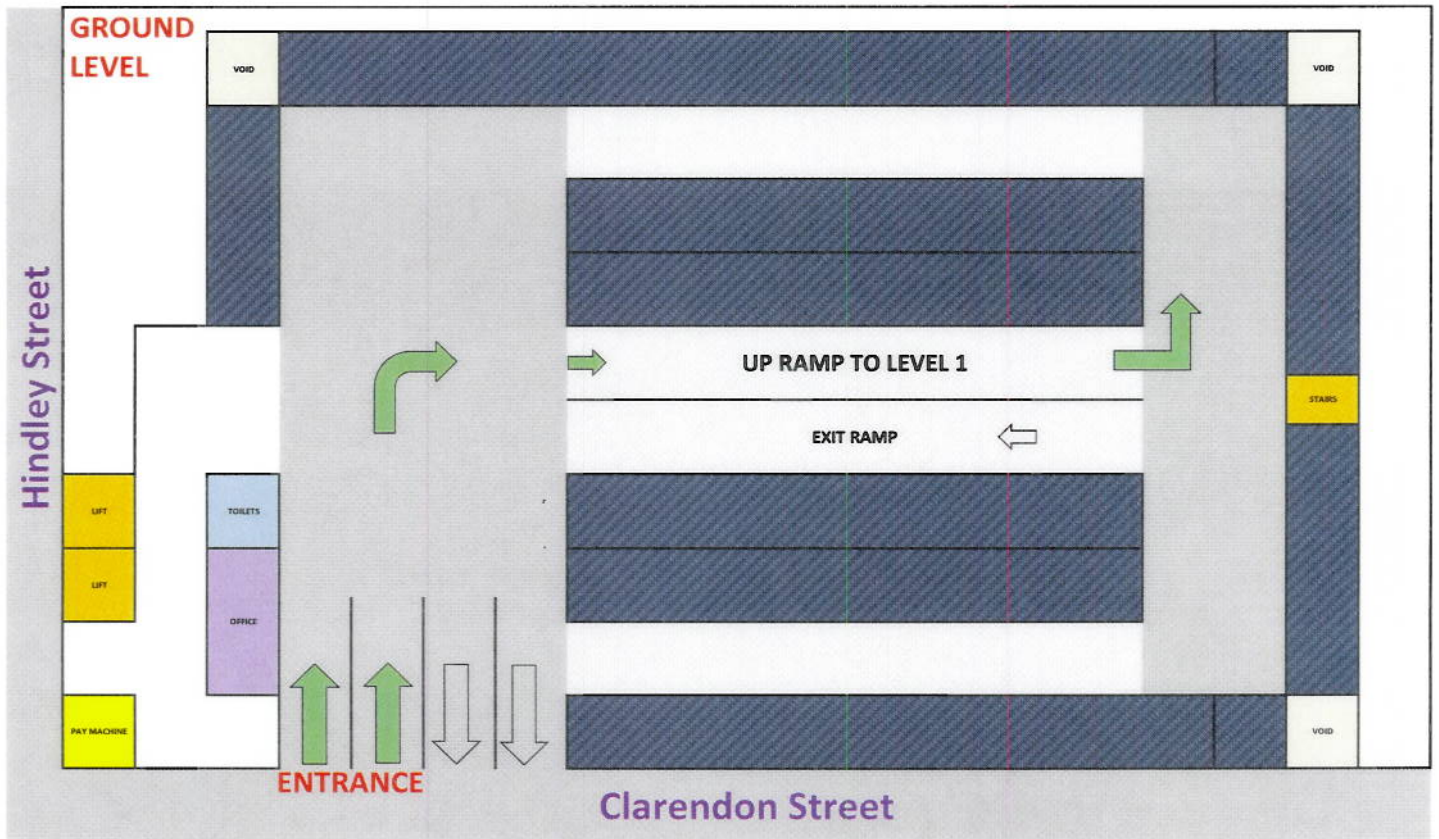

# Location City West Transit parking

Current location of transit parking at City West

New transit parking location  
Wilson Car Park  
Entrance Clarendon Street

- BE 189 Hindley Street
- CS Catherine Helen Spence Building
- DP David Pank Building
- G Child Care Centre
- HH Sir Hans Heysen Building
- K Kaurana
- LB Law Building

# UniSA City West Transit Parking - Wilson Carpark

Entrance via Clarendon Street, UniSA bays (142 - 171) start on level 1

## LEGEND

- Other Bays
- Uni SA Bays
- Office
- Autopay Machine
- Lift or Stairs
- Toilets