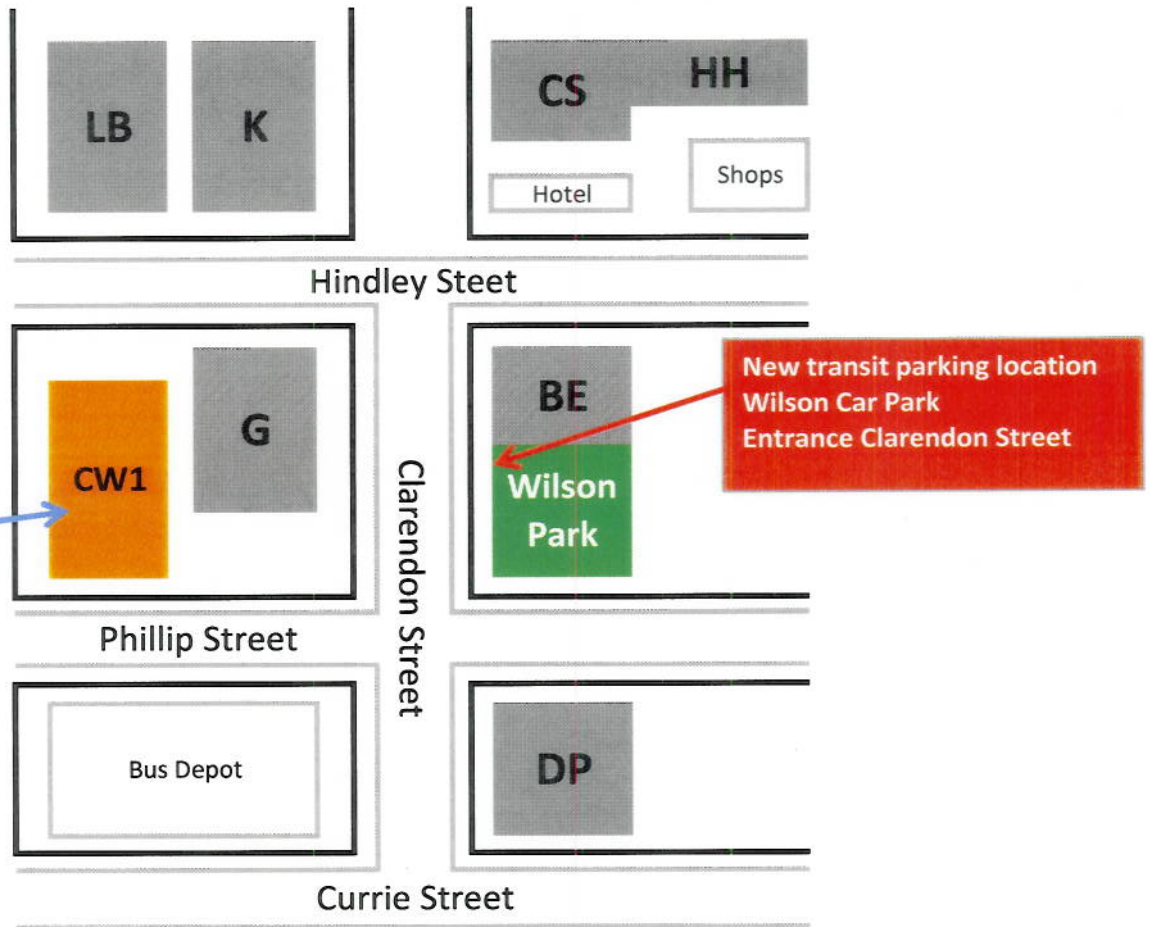

Location City West Transit parking

- BE 189 Hindley Street
- CS Catherine Helen Spence Building
- DP David Pank Building
- G Child Care Centre
- HH Sir Hans Heysen Building
- K Kaurna
- LB Law Building