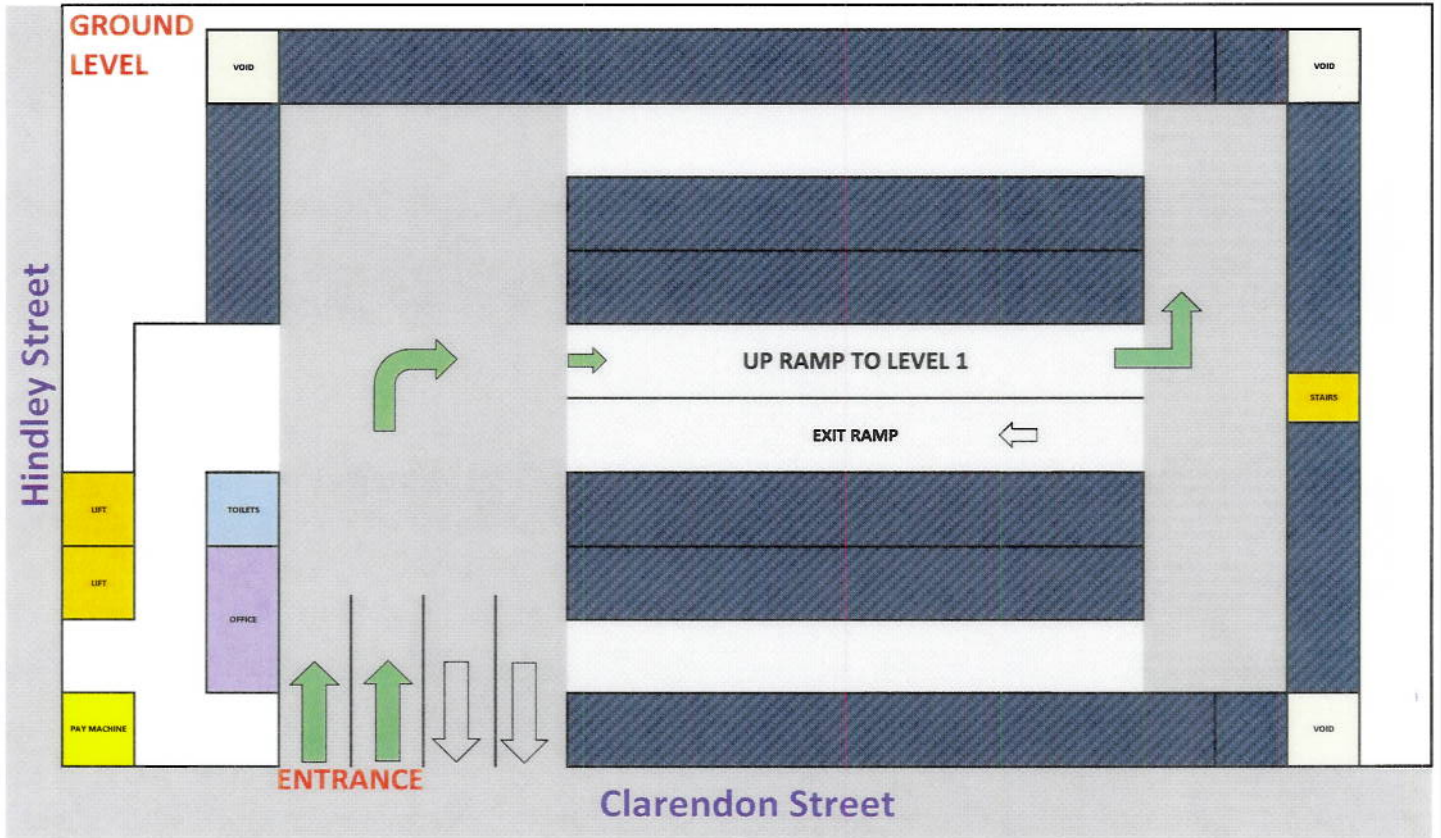

UniSA City West Transit Parking - Wilson Carpark

Entrance via Clarendon Street, UniSA bays (142 - 171) start on level 1

LEGEND

- Other Bays
- Uni SA Bays
- Office
- Autopay Machine
- Lift or Stairs
- Toilets