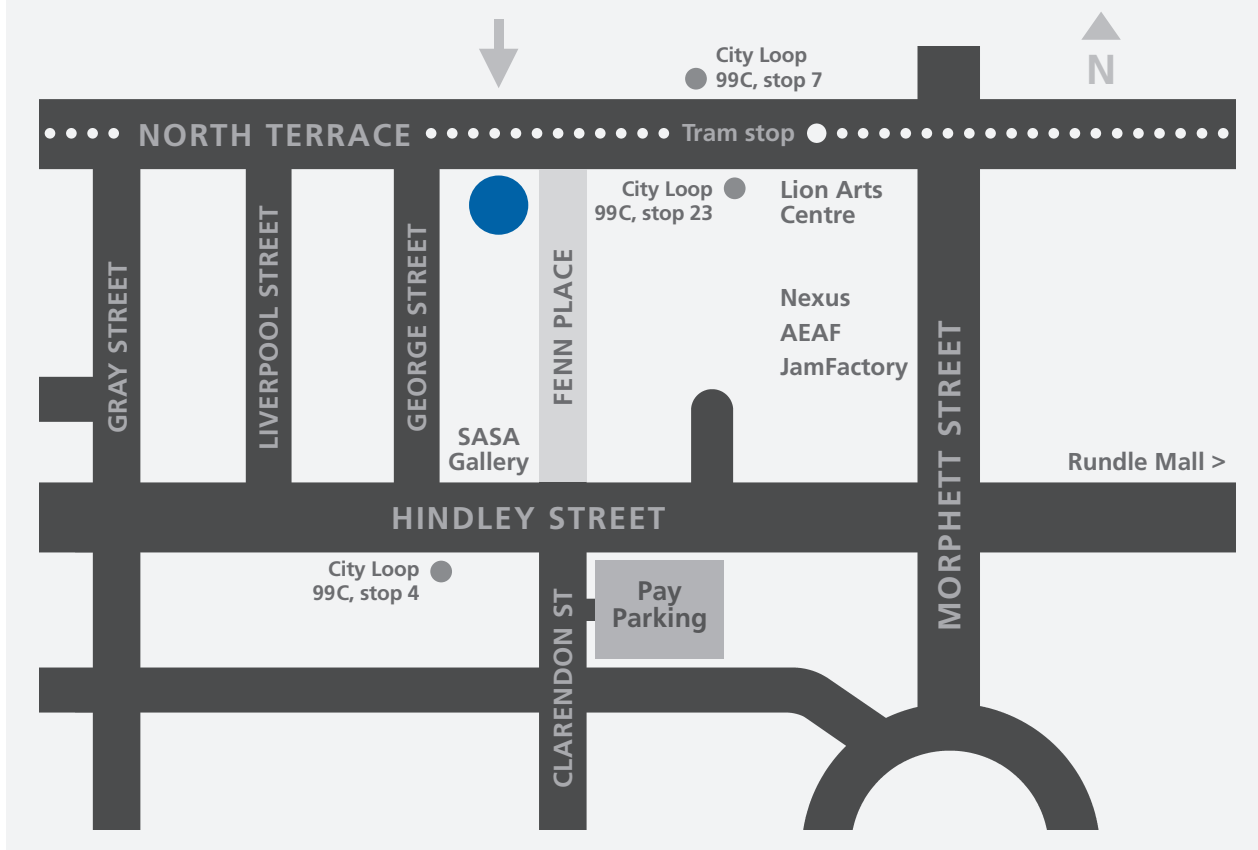

Anne & Gordon Samstag Museum of Art University of South Australia

Enquiries / bookings

T 08 8302 0870

F 08 8302 0866

samstagsmuseum@unisa.edu.au

unisa.edu.au/samstagsmuseum

Address

Anne & Gordon Samstag Museum of Art
Hawke Building, City West campus
University of South Australia
55 North Terrace, Adelaide SA 5000

Postal address

GPO Box 2471, Adelaide SA 5001, Australia

Samstag Museum opening hours

Tuesday to Friday 11am – 5pm

Saturday and Sunday 2pm – 5pm

Closed Easter, Christmas/New Year,
public holidays and during exhibition
changeovers.

The Samstag Museum is located
in the Adelaide City west end.
It is a 15 minute walk from the city
centre. Free trams and City Loop buses
to the Samstag Museum operate daily.