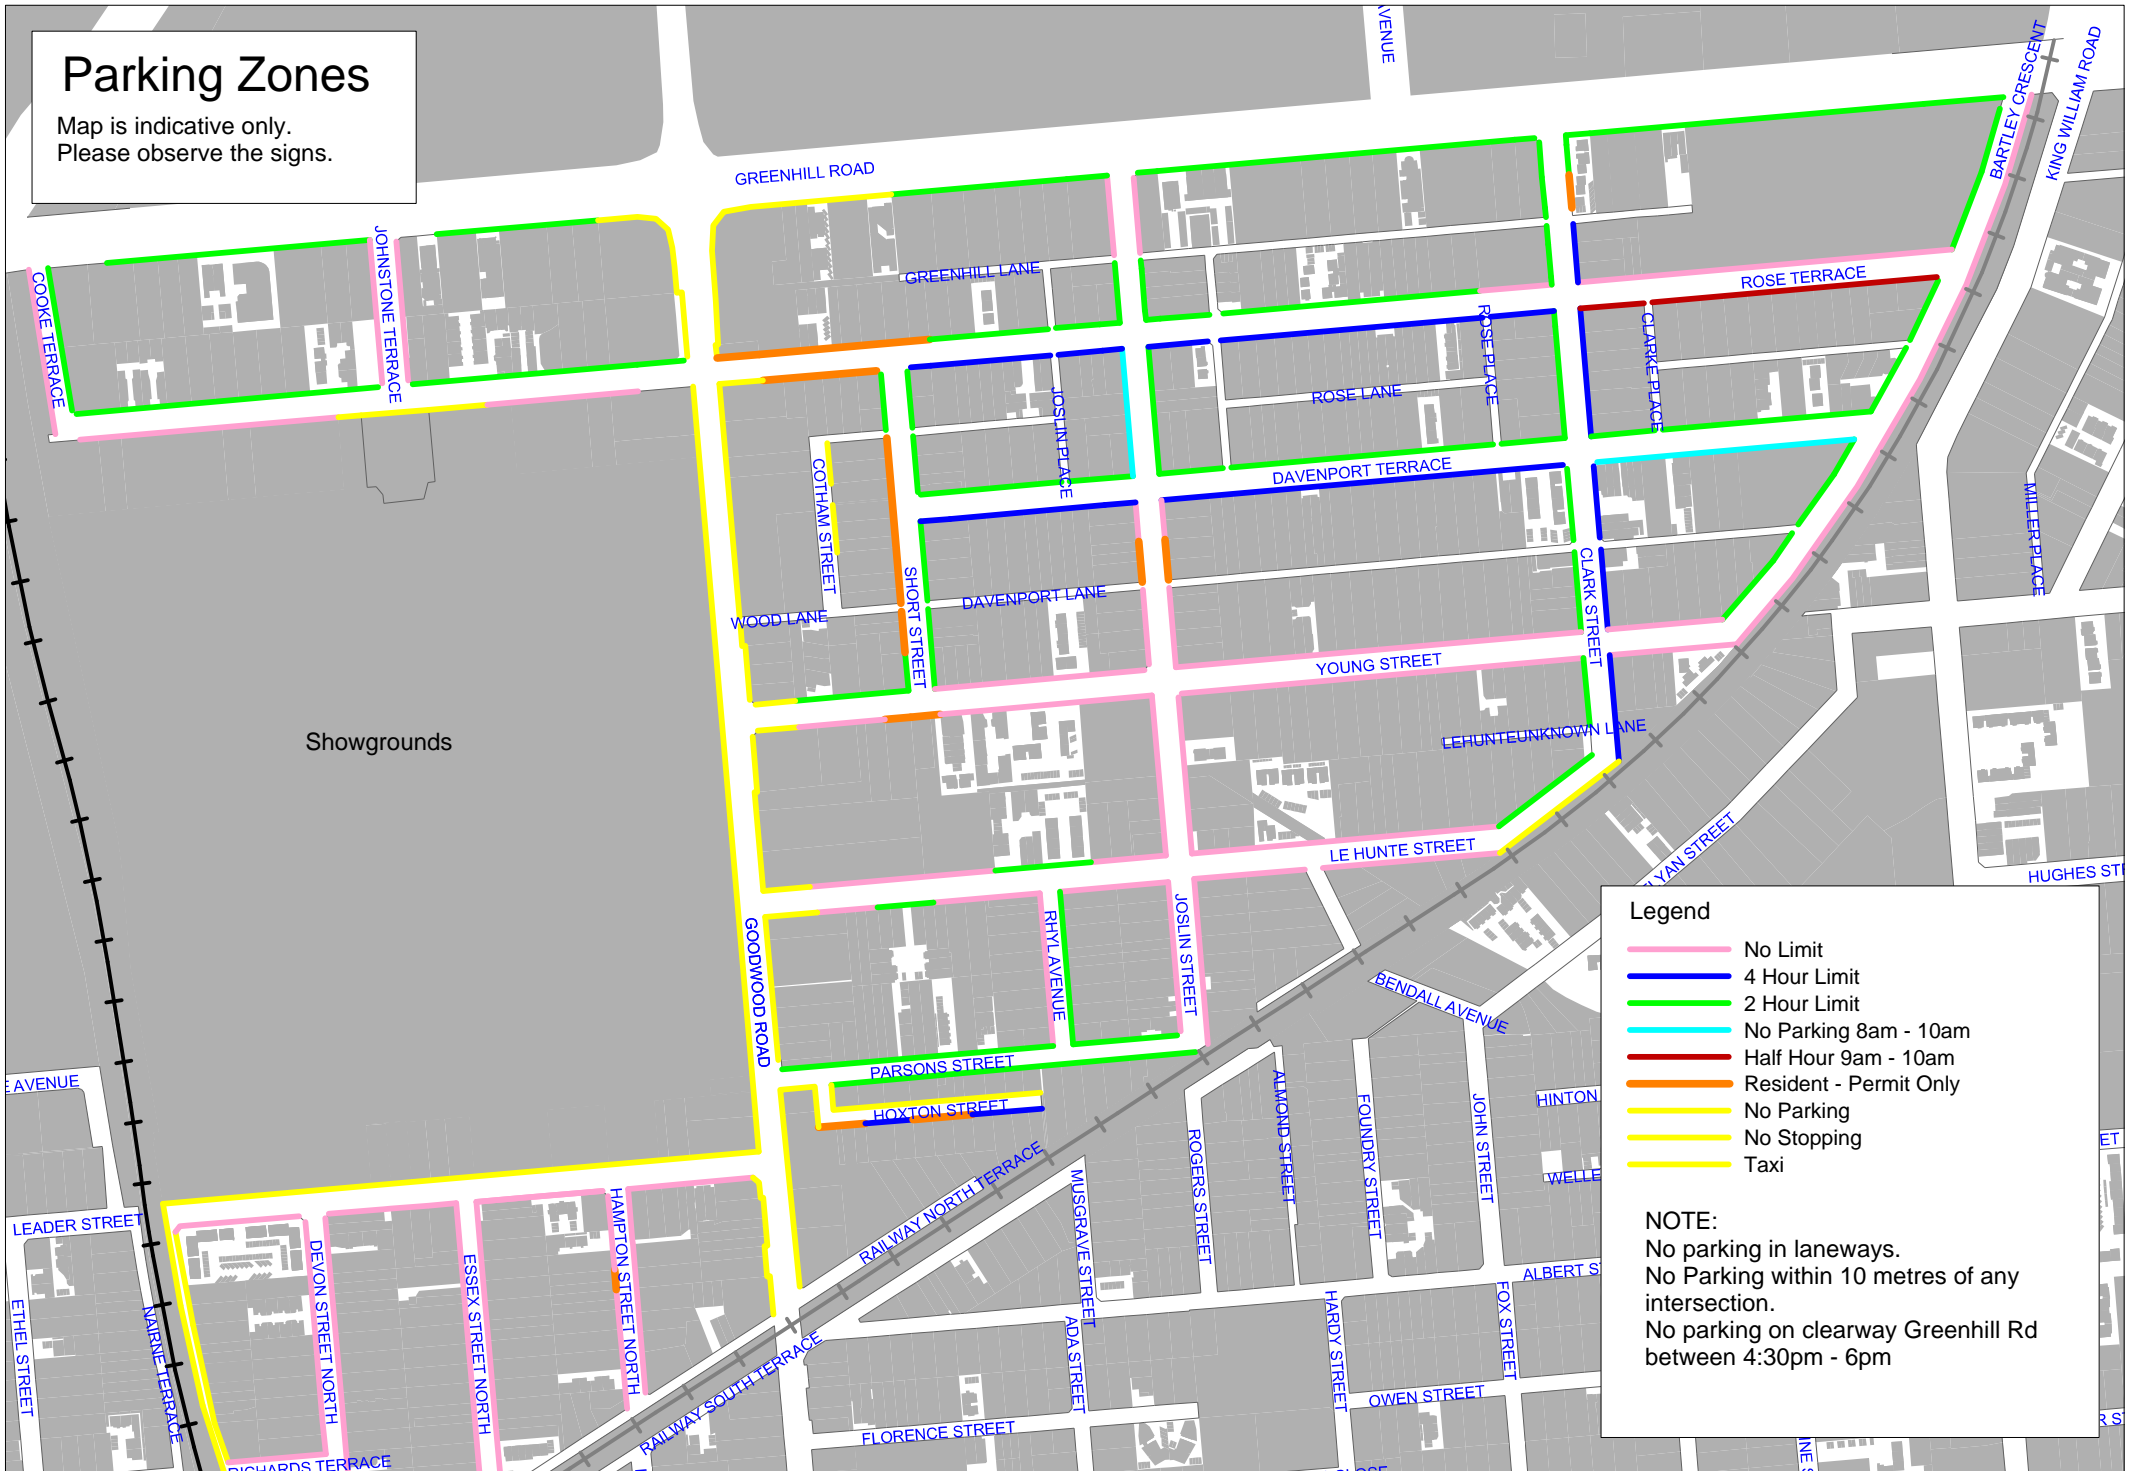

Parking Zones

Map is indicative only.
Please observe the signs.

Legend

- No Limit
- 4 Hour Limit
- 2 Hour Limit
- No Parking 8am - 10am
- Half Hour 9am - 10am
- Resident - Permit Only
- No Parking
- No Stopping
- Taxi

NOTE:
 No parking in laneways.
 No Parking within 10 metres of any intersection.
 No parking on clearway Greenhill Rd between 4:30pm - 6pm